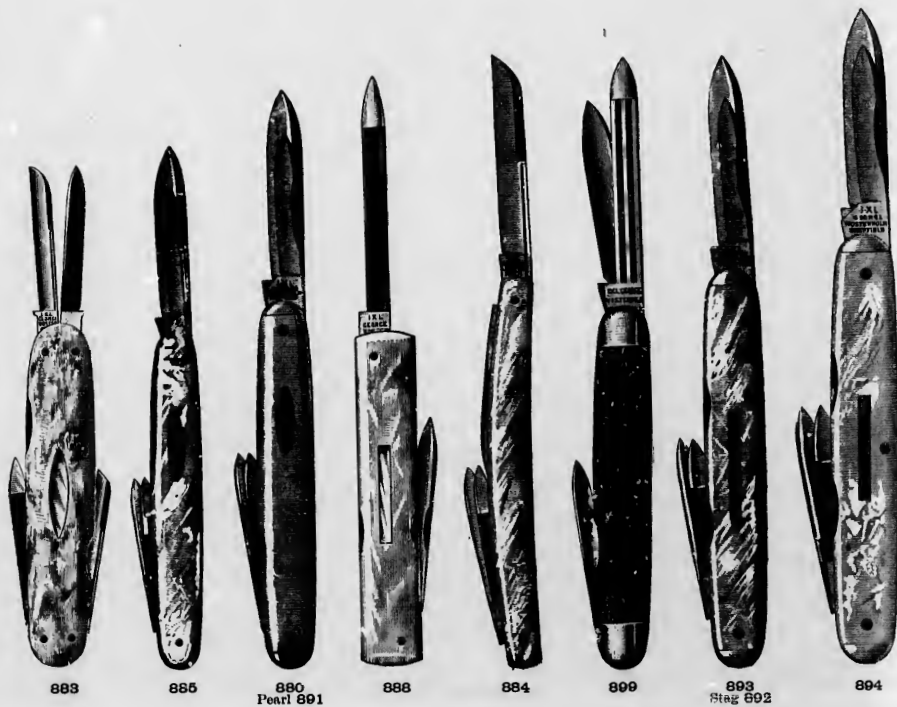

882

881

Stag 901

Pearl 900

902

GEORGE WOSTENHOLM & SON'S  
I.XL  
POCKET KNIVES

Full size cuts.

For prices, etc., see page 883.